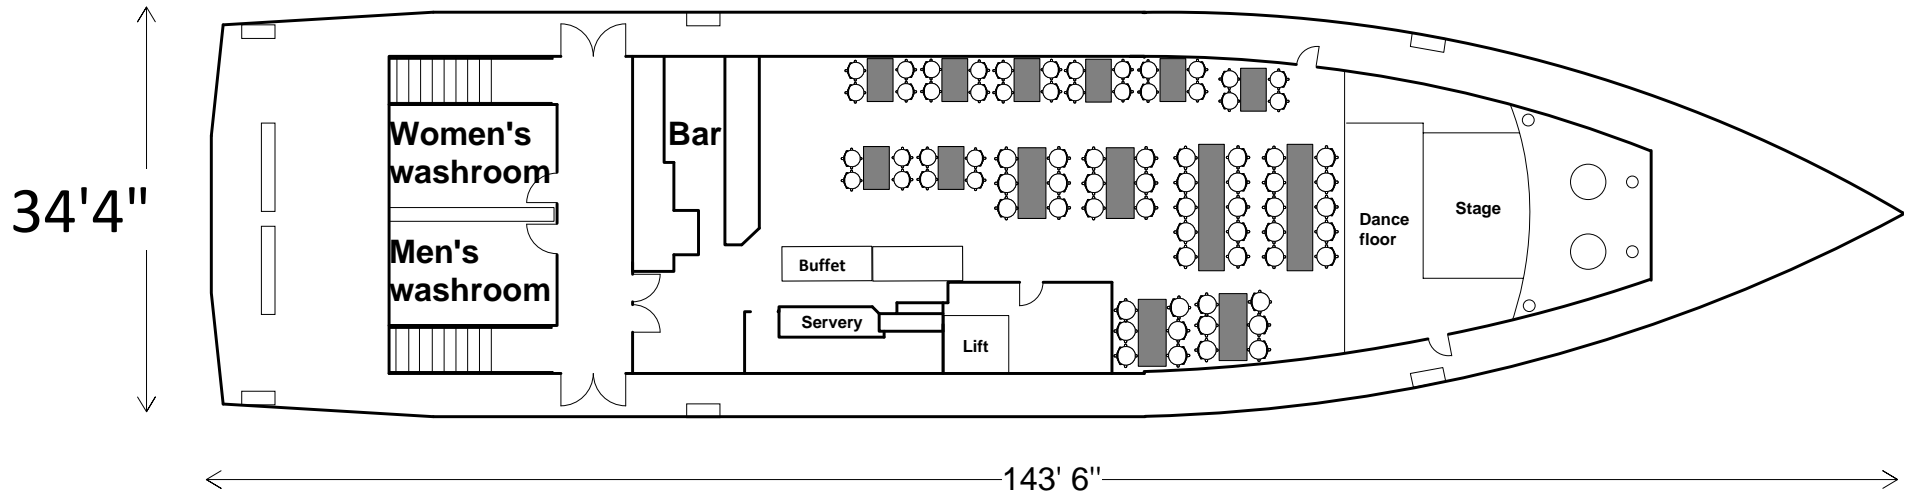

Seating for 76

CAPT. MATTHEW FLINDERS UPPER DECK