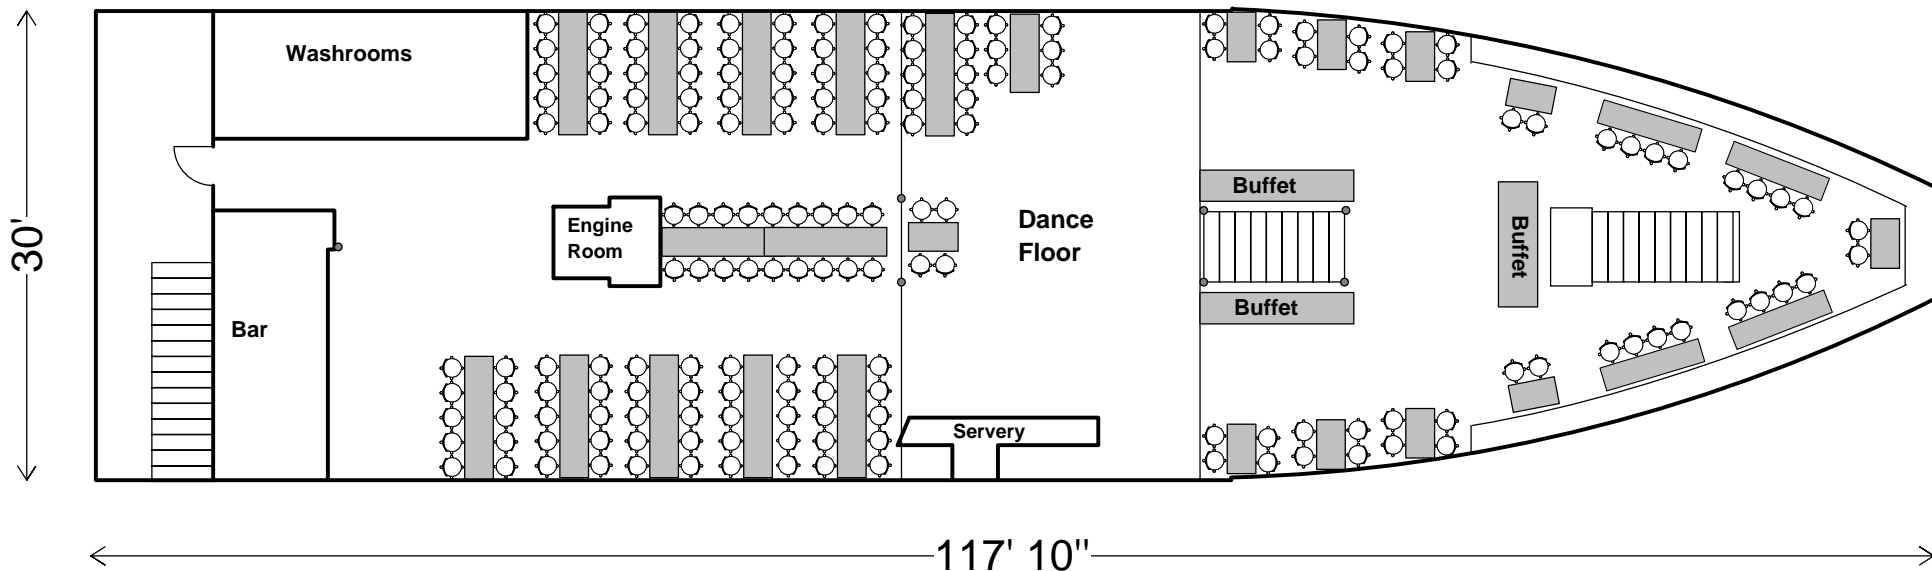

NORTHERN SPIRIT UPPER DECK

Seats 125 passengers

NORTHERN SPIRIT LOWER DECK

Seats 196 passengers