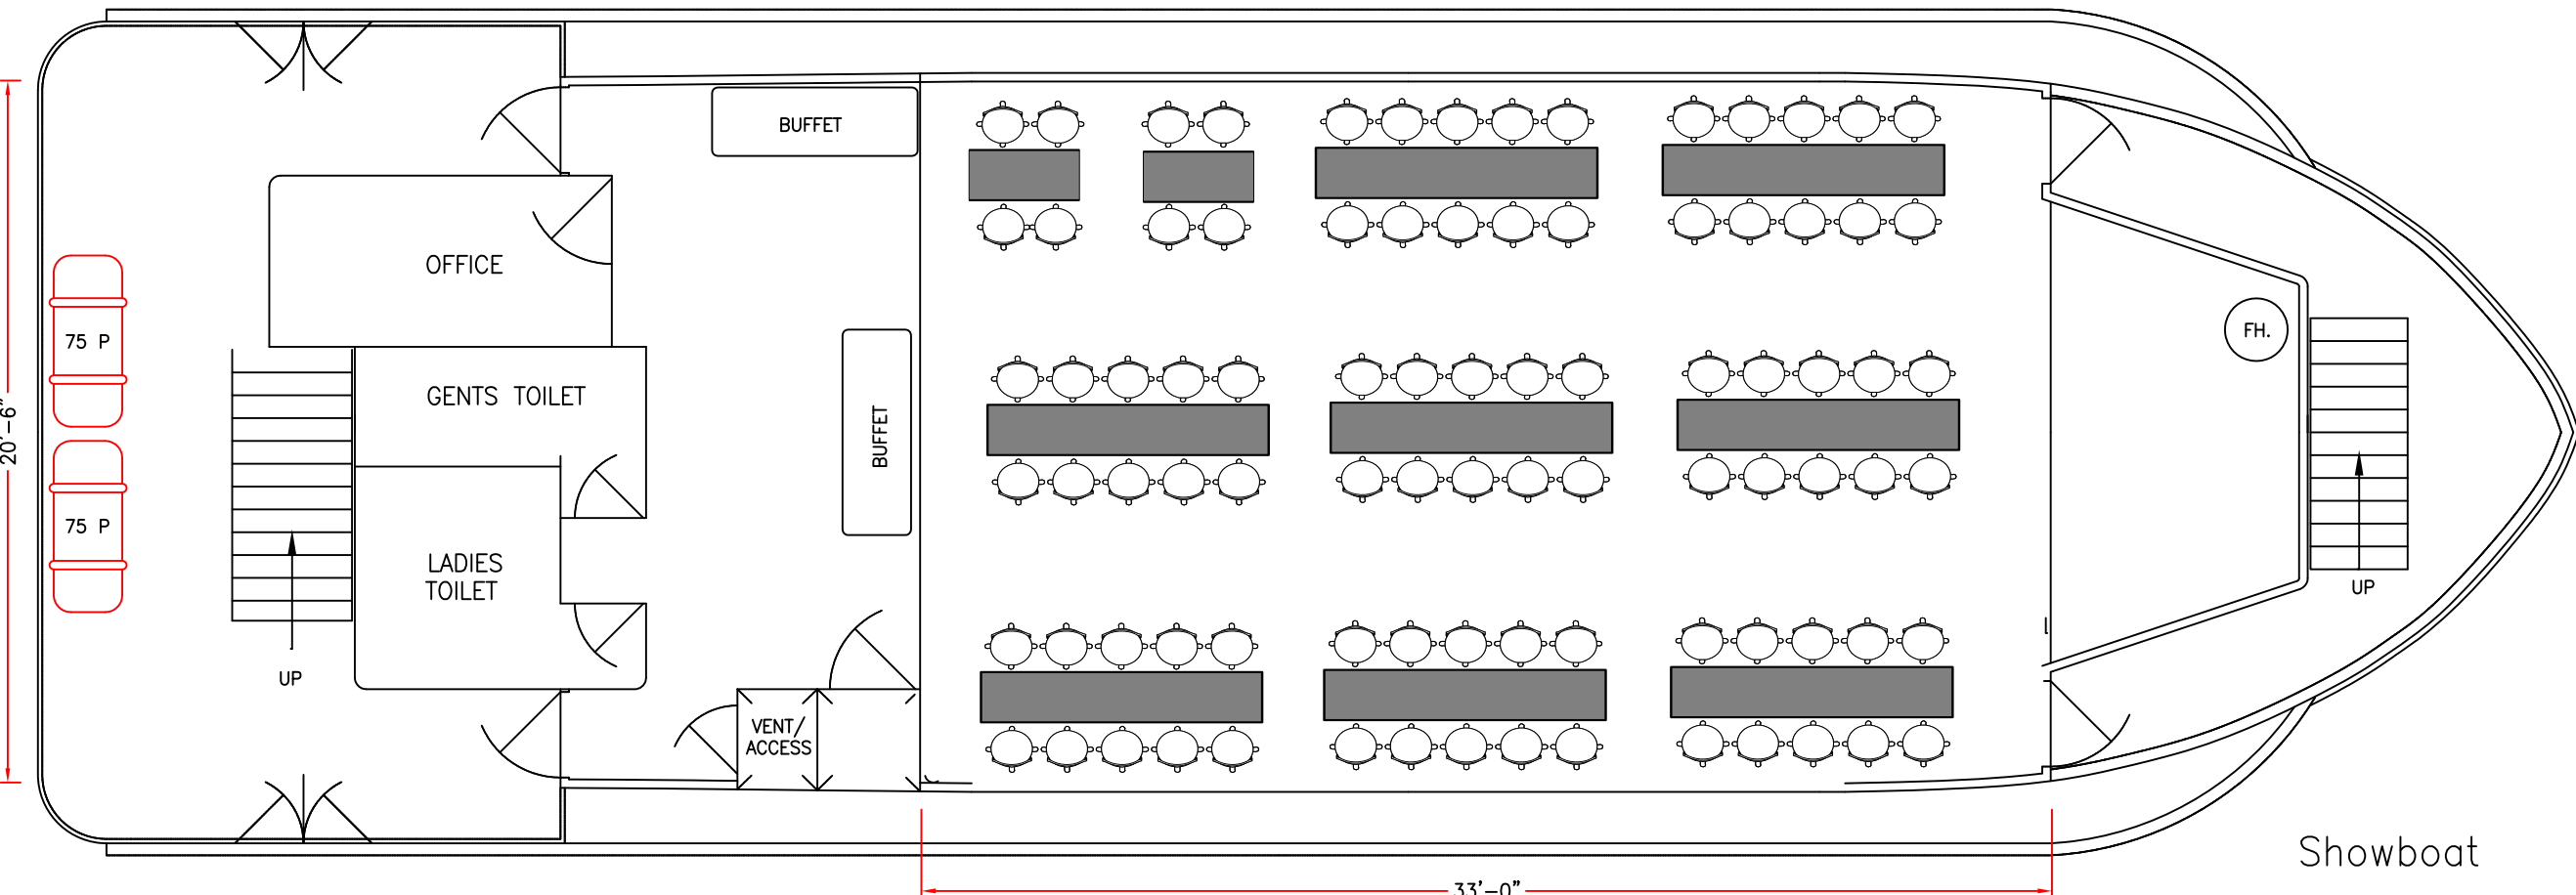

20'-0"

40'-0"

Showboat

BRIDGE DECK (MAX. 100P.)

1'

MAIN DECK (MAX. 150P.)

┃ 1'