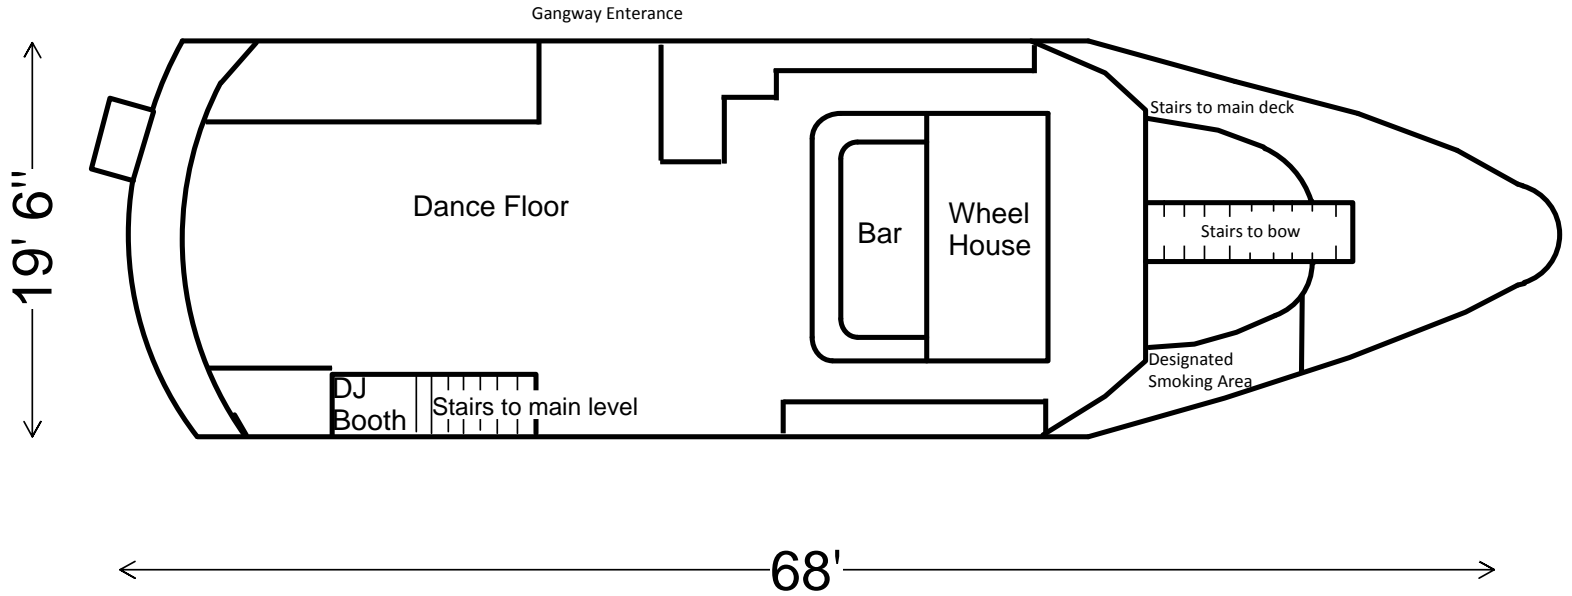

19' 6"

68'

Seating for 52

KLANCY II - MAIN DECK

KLANCY II - UPPER DECK